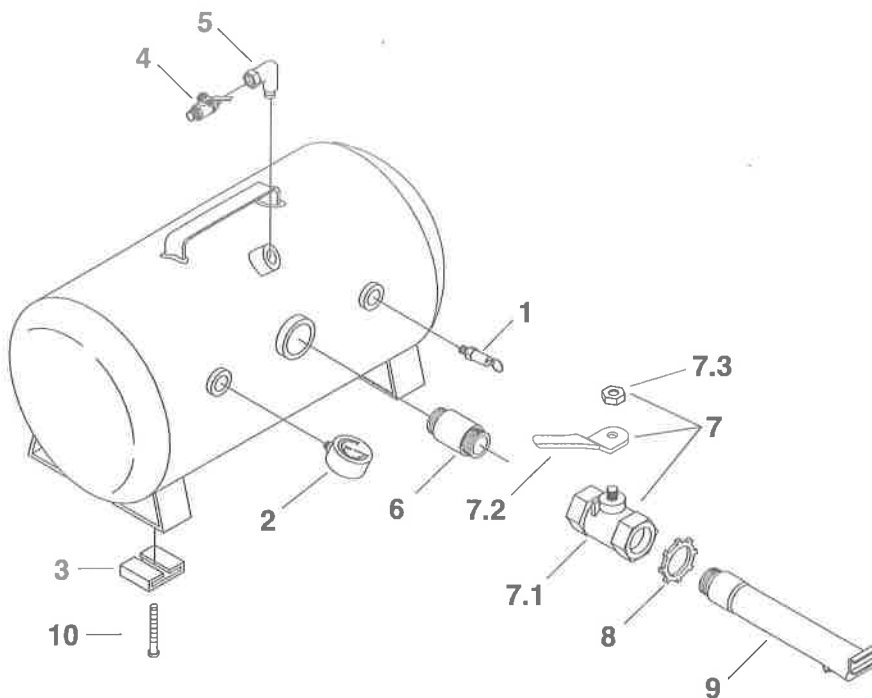

# PARTS LIST

## RPG-05GAL

No.	Description	Item No.
1	Safety Valve	473-01502
2	Air Pressure Gauge	473-01506
3	Rubber Pad	473-01511
4	Ball Valve	473-01510
5	90° NPT Elbow	473-01509
6	1-1/2" Pipe Nipple	473-01507
7	Discharge Valve	473-01504
7.1	Valve Body	473-01515
7.2	Handle	473-01513
7.3	Handle Nut	473-01514
8	1-1/2" Lock Nut	473-01508
9	Threaded Barrel	473-01505
10	Rounded Head Bolt	473-01512