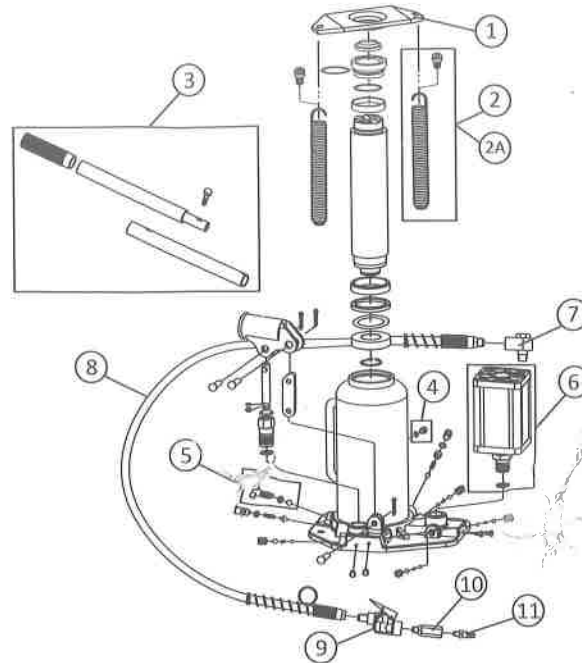

Model: 301-61206 - Capacity: 20 Ton
 Model: 301-61207 - Capacity: 20 Ton Short

EXPLODED VIEW & REPLACEABLE PART NUMBERS

Item	Part Number*	Description	Q'ty
1	QLD20-1	Spring Plate	1
2	QLD20-200	Return Spring w/ Screw	2
2A	QLD20-100	Return Spring w/ Screw - Short	2
3	QLD20.200	2-Piece Handle Assembly	1
4	LYD3F-100	Air Vent Screw w/ O-Ring	1
5	QLD20.1-900	Release Valve w/ Seal	1
6	KCD22.9-10	Air Motor Assembly w/ Washer	1
7	KCD22-14-1	Inlet Swivel	1
8	KCD22-14-2	Air Hose	1
9	KCD22-14-3	Control Valve	1
10	KCD22-14-4	Air Filter	1
11	KCD22-14-5	Male Coupler	1
N/A	301-61206-L	Label	1
N/A	301-61207-L	Label	1