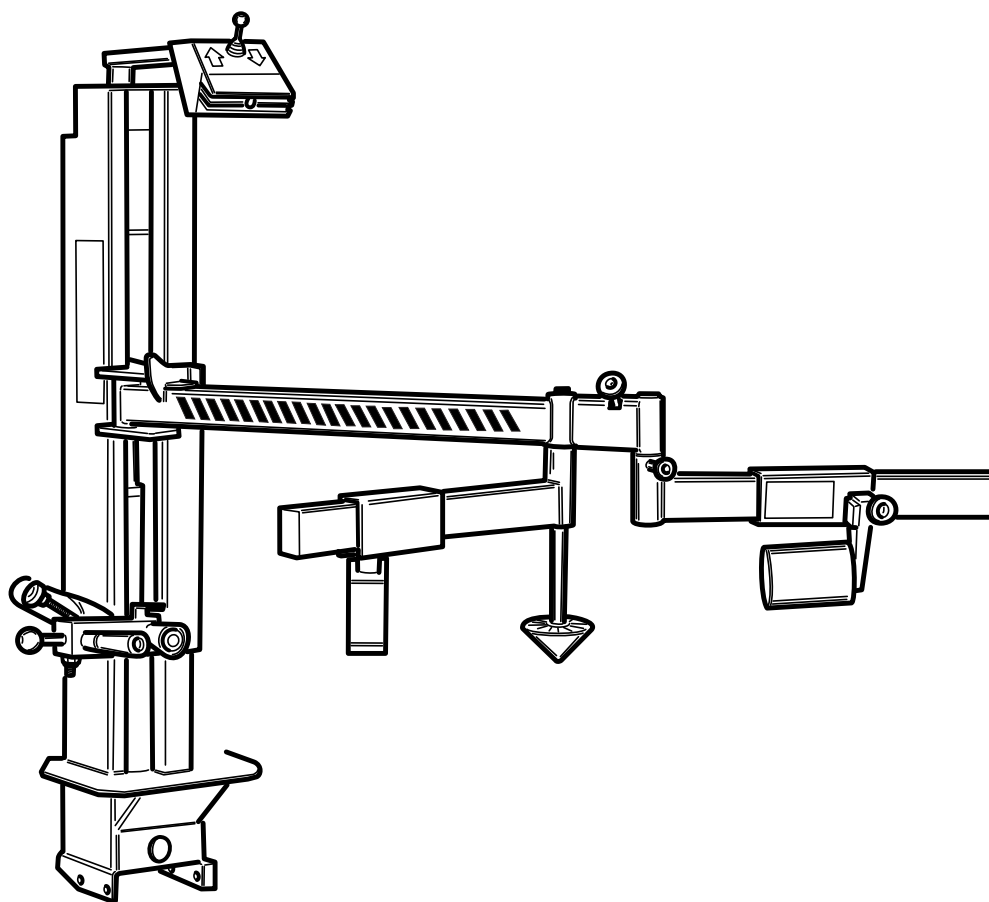

CEMB

IT *Esploso ricambi*

EN *Spare parts*

UHP

CEMB S.p.A.

Via Risorgimento, 9 - 23826 Mandello del Lario (LC) ITALY

Telefono: + 39 0341 706369 Fax: + 39 0341 700725 www.cemb.com - garage@cemb.com

Cemb Spa declines all liability for any damage to people or property caused by incorrect use of this product.
Subject to change without prior notice.

CEMB