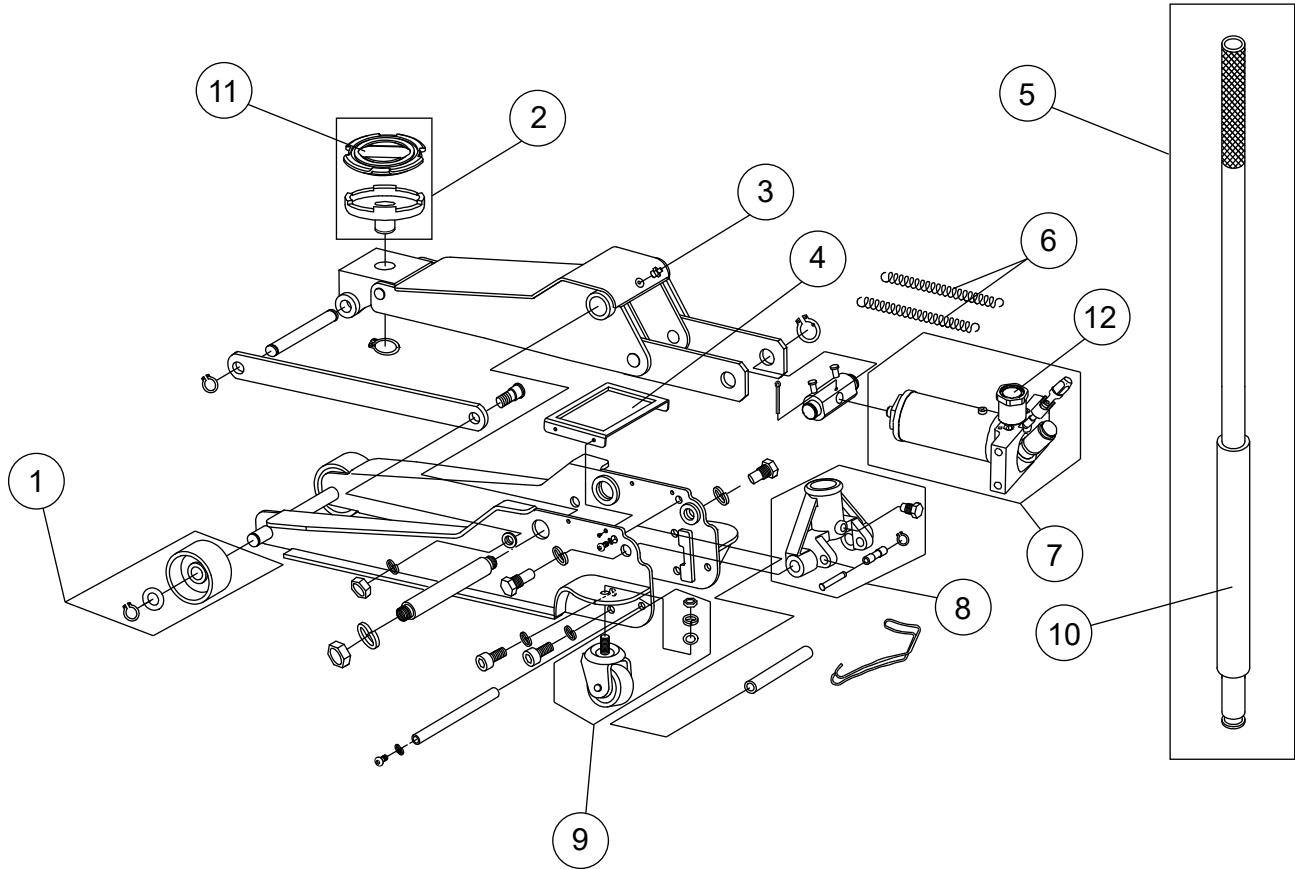

Model: 302-62135
Capacity: 3-1/2 Ton

EXPLODED VIEW & REPLACEABLE PART NUMBERS

Item	Part Number*	Description	Q'ty
1	LYD3G-100	Front wheel assembly	2
2	LYD3G-500	Saddle w/pad	1
3	GB1152-89-M6	Grease Fitting	1
4	LYD3J-3	Cover	1
5	LYD3G-PJ-1	Handel Assembly w/ foam	1
6	LYD2-9A	Return Spring	2
7	LYD3G.4F	Power Unit Assembly	1
8	LYD3G-1F-PJ	Handel Fork Assembly	1
9	LYD3G-400	Rear Caster Assembly	2
10	LYDBI-3T-17	Handle foam only	1
11	LYDBI-3T-9A	Saddle pad only	1
12	LYD3G-PJ-2F	Air vent valve	1
N/A	302-62035-L	Product Label	1