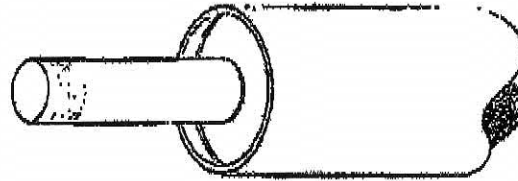

### Four Post Cylinder Identification

**Watco – Cylinder**

seal kit  
BH-7235-14

**TMS (Temple) – Cylinder.**

seal kit  
BH-7235-14A

**Holmac – Cylinder**

seal kit, 27000 #  
BH-7235-14B  
seal kit 12000 #  
BH-7235-16