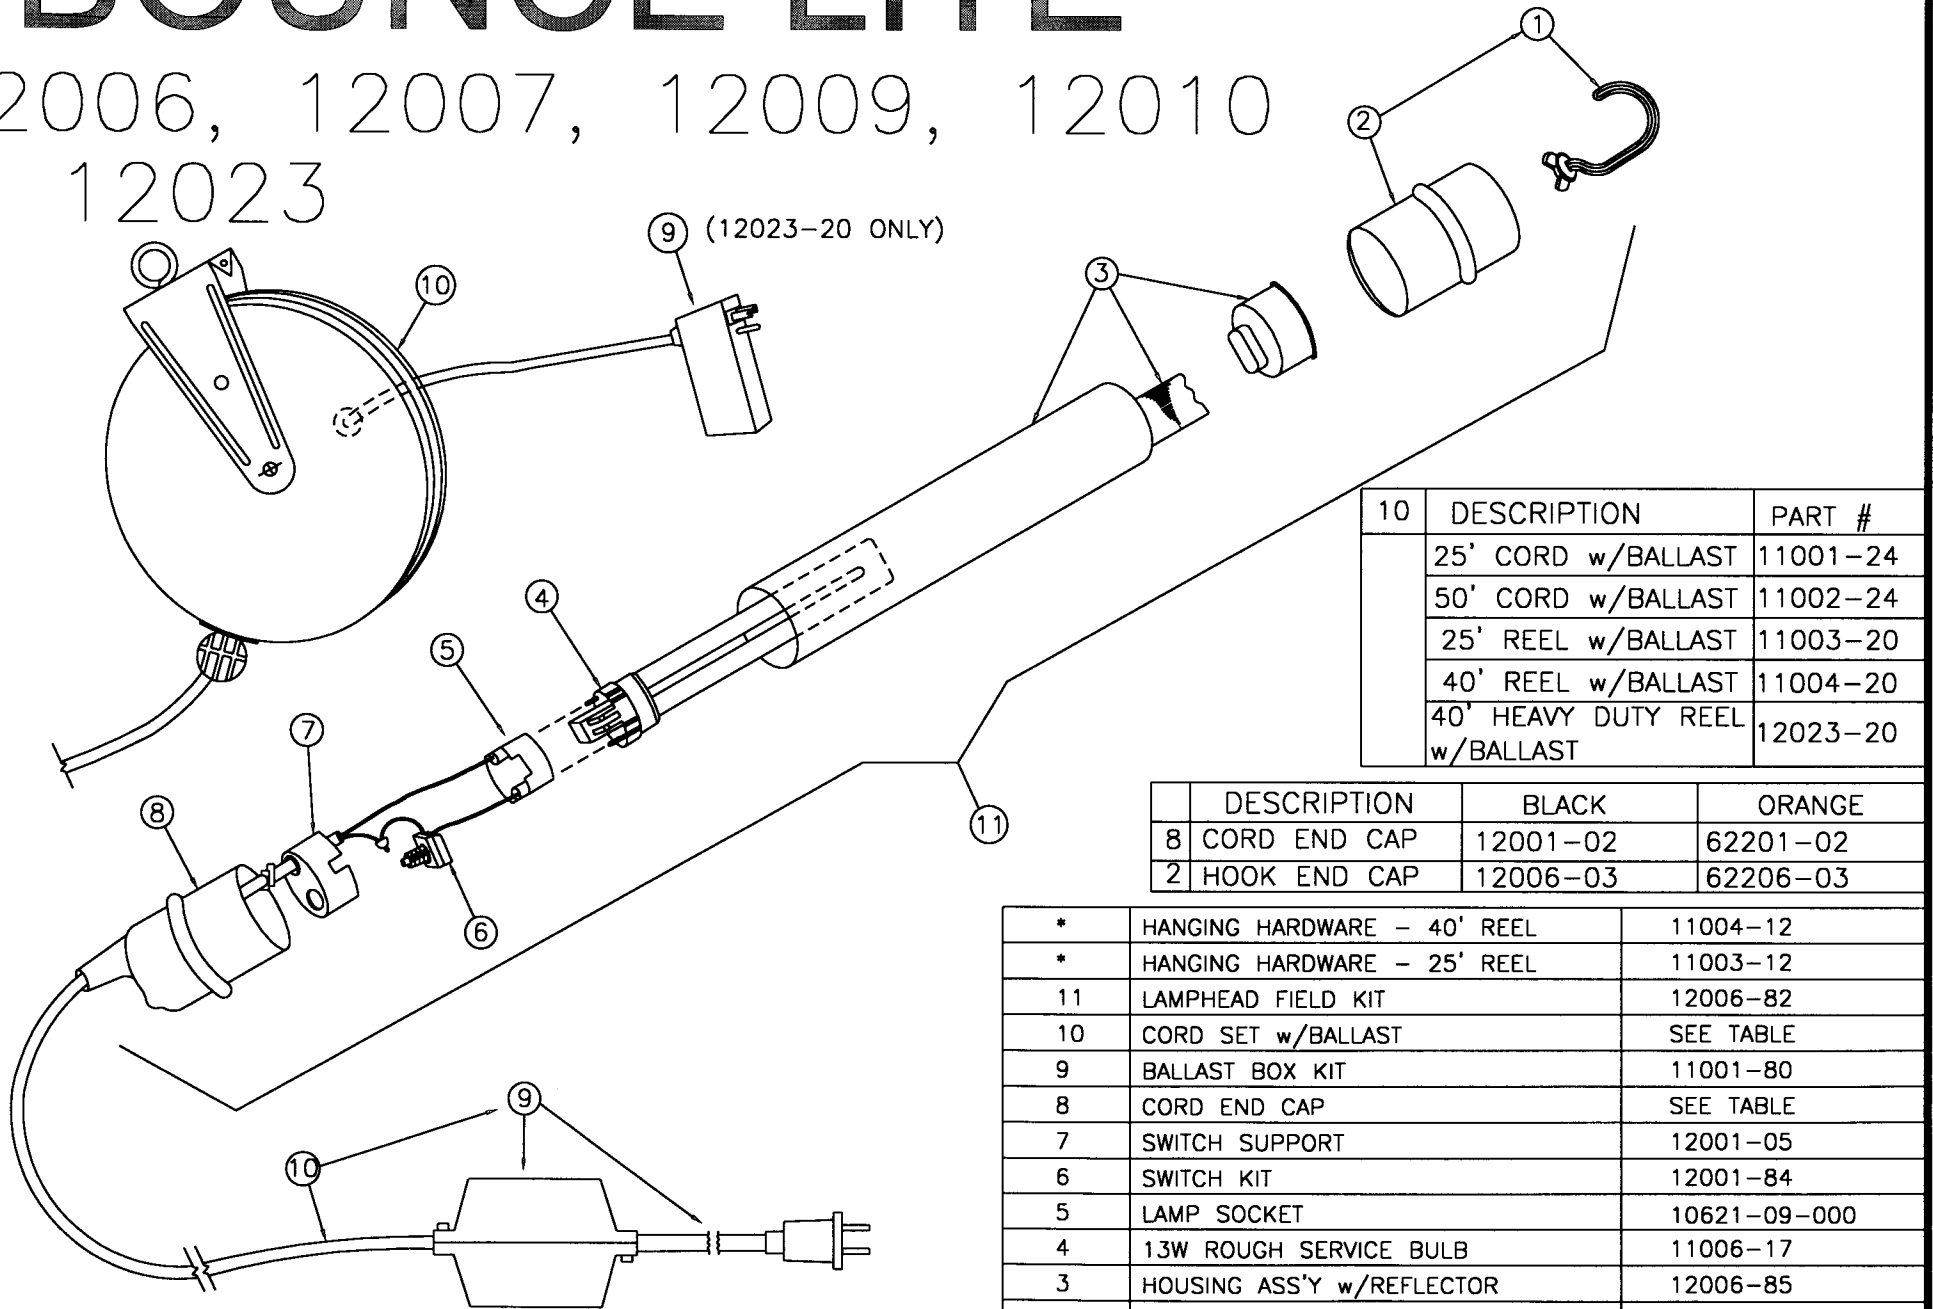

BOUNCE LITE[®]

12006, 12007, 12009, 12010
& 12023

10	DESCRIPTION	PART #
	25' CORD w/BALLAST	11001-24
	50' CORD w/BALLAST	11002-24
	25' REEL w/BALLAST	11003-20
	40' REEL w/BALLAST	11004-20
	40' HEAVY DUTY REEL w/BALLAST	12023-20

	DESCRIPTION	BLACK	ORANGE
8	CORD END CAP	12001-02	62201-02
2	HOOK END CAP	12006-03	62206-03

*	HANGING HARDWARE - 40' REEL	11004-12
*	HANGING HARDWARE - 25' REEL	11003-12
11	LAMPHEAD FIELD KIT	12006-82
10	CORD SET w/BALLAST	SEE TABLE
9	BALLAST BOX KIT	11001-80
8	CORD END CAP	SEE TABLE
7	SWITCH SUPPORT	12001-05
6	SWITCH KIT	12001-84
5	LAMP SOCKET	10621-09-000
4	13W ROUGH SERVICE BULB	11006-17
3	HOUSING ASS'Y w/REFLECTOR	12006-85
2	HOOK END CAP w/HOOK	SEE TABLE
1	HOOK	10620-93-000
ITEM No	DESCRIPTION	CENTRAL PART No.