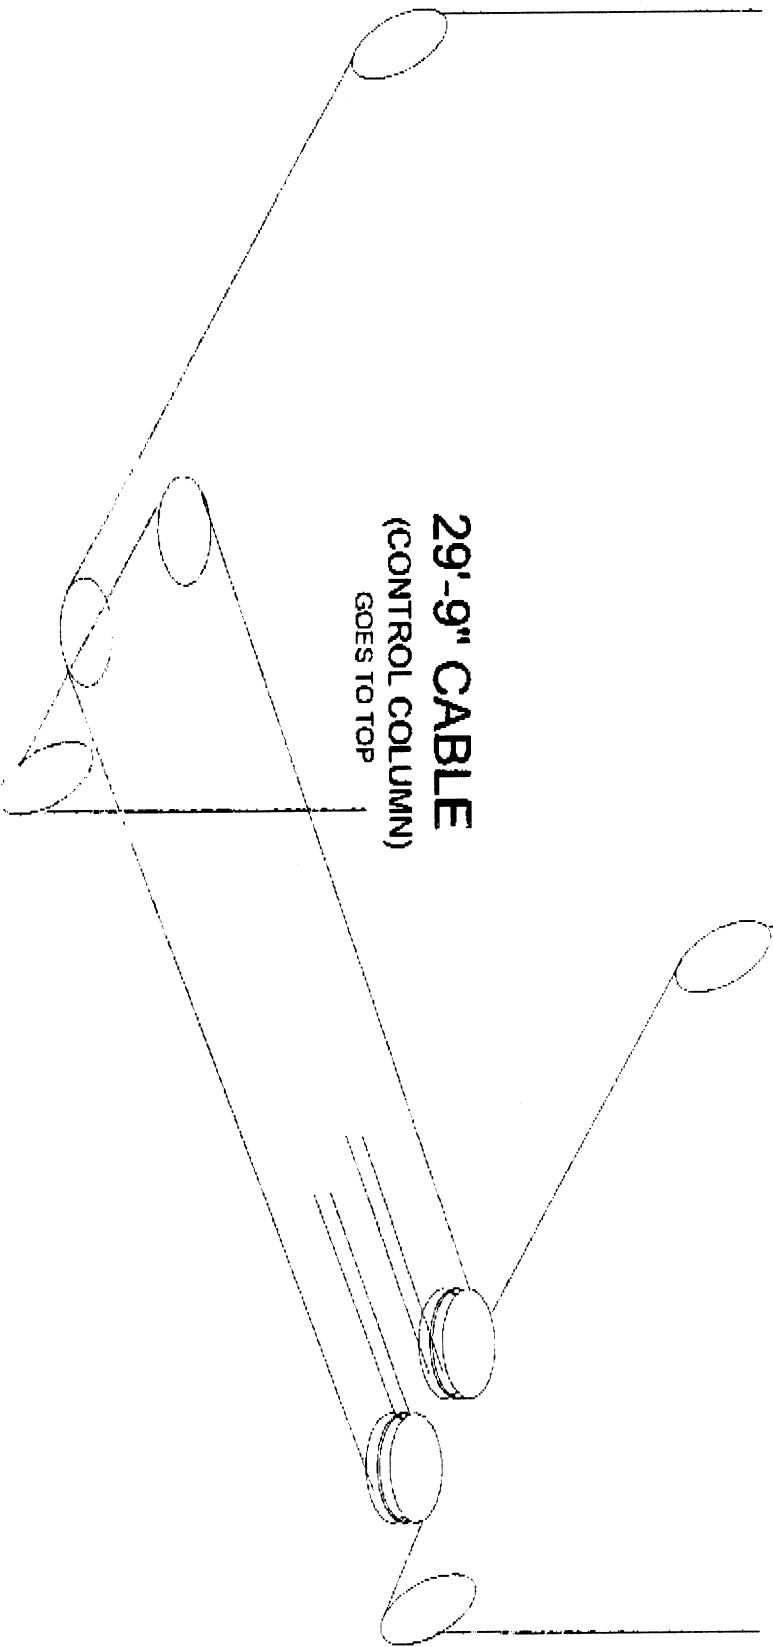

17'-4" CABLE
GOES TO BOTTOM GROOVE

34'-11" CABLE
GOES TO BOTTOM

29'-9" CABLE
(CONTROL COLUMN)
GOES TO TOP

12'-2" CABLE
GOES TO TOP GROOVE

12001 4-POST CABLE ROUTING