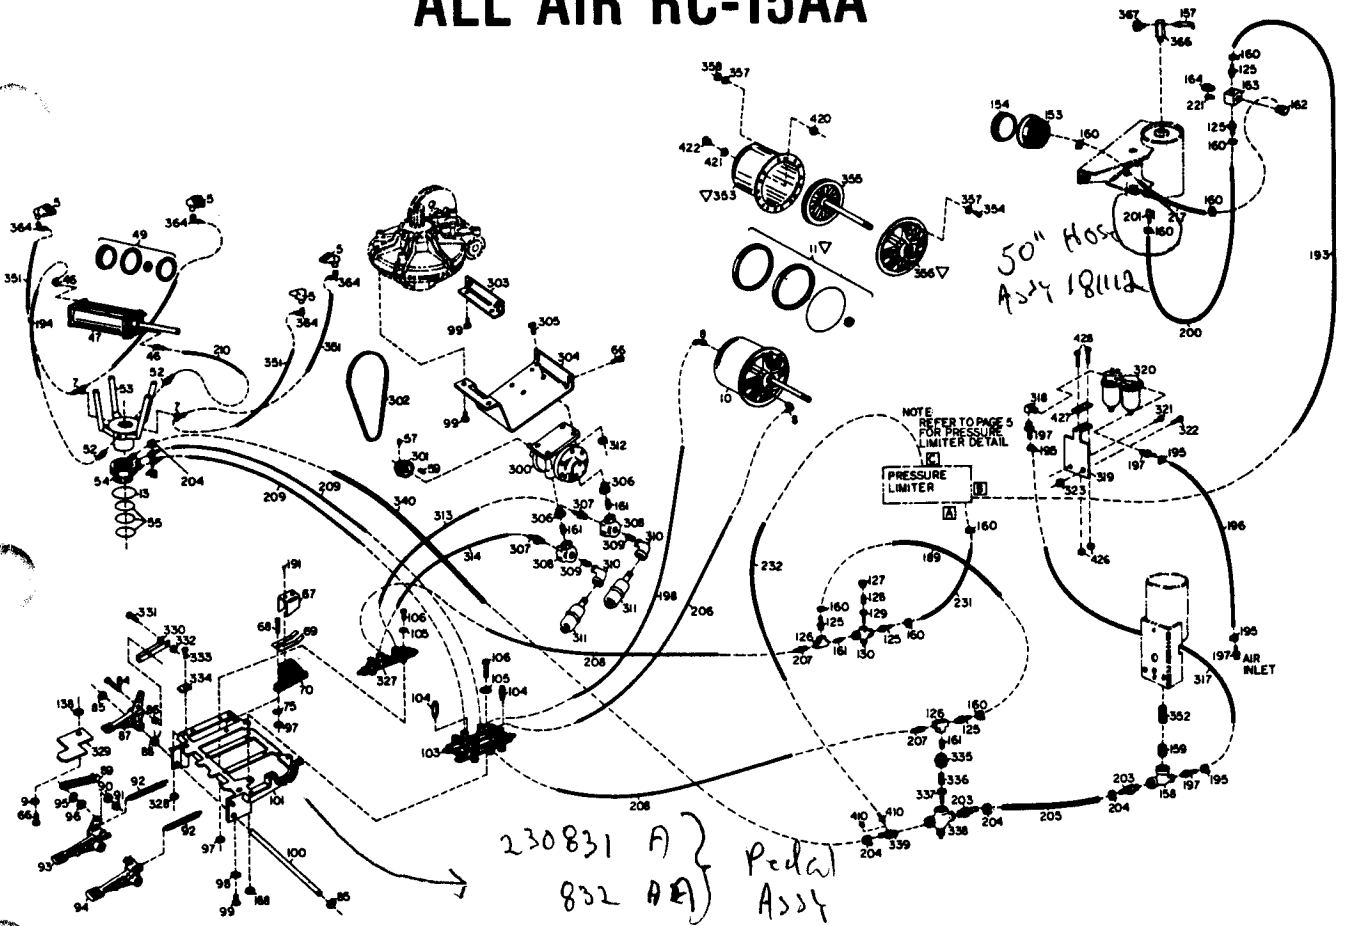

* Indicates accessory items.

** Use 215 when machine is equipped with 224.

ALL AIR RC-15AA

ELECTRO / PNEUMATIC RC-15A AIR SYSTEM

REF. NO.	PART NUMBER	DESCRIPTION	REF. NO.	PART NUMBER	DESCRIPTION	REF. NO.	PART NUMBER	DESCRIPTION
1	181355	Chassis	131	104673	3/8" Self-Tap Screw	197	101888	3/8" Hose Fitting
2	150128	Cable Connector	132	106300	3/8" Whiz Lock Screw	198	181175	10mm x 42" Nylon Tube
3	181129	Bracket-Cable Connector	133	181317	Bracket	200	181121	1/4" x 50" Hose
4	120325	5/16" - 18 x 1" SW.H.S.	134	230888	Screw	201	410419	Air Chuck
5	337167	Nozzle, Air-Flate	135	104613	5/8" Ext Lock Washer	202	120271	1/4" x 9" Hose
6	430230	Bead Loosener Spring	136	104611	5/8" Jam Nut N.F.	203	104573	3/4" Straight Fitting
7	430630	Tee 10 x 10mm x 1/4 B.S.P.T.	137	120424	3/8" Washer HD Nut	204	101346	3/4" Hose Clamp
8	418350	1/8 B.S.P.T. x 14mm Elbow Assy	138	106303	3/8" Whiz Lock Nut	205	181323	3/4" Hose Clamp
9	000240	Washer	139	181337	3/8" x 2-1/4 H.H.C.S.	206	181374	10mm x 15-1/4" Nylon Tube
10	231706	B.L. Stainless Cylinder	140	181161	Shim Kit	207	414867	Fitting-1/4" BSPT x 8mm Tube
11	181328	B.L. Cylinder Seal Kit	141	107234	1/4" x 3/8" Brass Fitting	208	181159	8mm x 33-1/2 Nylon Tube
12	181128	Ped-Lift Tool Holder	142	101312	Reducing Bushing	209	180173	6mm x 25" Nylon Tube
13	430828	O-Ring, Air-Flate	143	107715	3/8 x 1-1/2 H.H.C.S.	210	180162	6mm x 12-1/2 Nylon Tube
14	600150	8mm Hex Nut	144	181658	Decal / Air Receiver Red.	211	101018	3/8" Machine Bushing
15	600211	Washer	145	180060	Decal Warning	212	181180	3/4" Grade 8 Heavy Hex Nut
16	600407	8mm x 25mm H.H.C.S.	146	181172	5/16" x 1" SW.H.S.	213	143598	3/4" Reg Hex Nut
17	181330	Side Panel Assy.	147	120325	3/4" N.C. x 7-1/2" Bolt	215	** 181603	Power Cord (C.S.A.)
18	181360	Lube Bli. & Lift Tool Holder	148	181183	5/16" N.C. x 7-1/2" Bolt	216	180150	1/4" x 8" Hose
19	106301	1/4" Self-Tap Screw	149	181027	Screw-Swing Arm - Adj.	217	000481	1/4" x 6" Hose
20	106259	Lube Bottle	150	181048	1" - 14 Jam Nut	218	** 181619	Motorcycle Kit (Tail)
21	000491	Lube Applicator	151	181026	Knob Adjusting	219	** 225207	Motorcycle Clamp (Tail)
22	430679	Bead Lifting Tool COATS	152	109572	Inflation Warning Decal	220	* 225640	Motor Cycle Shoe Adapter
23	600961	Hex Nut 10mm	153	107985	Flange Air Gauge W/Plins	221	104596	#10-24 Self Tapping Screw
24	600215	Washer	154	107517	Gauge Lens, Screw On	222	105822	Hose Clamp
25	414344	Pulley Transmission	155	107983	Plastic Fastener Gauge Mtg.	223	181359	Air-Flate Pedal Guard - Red.
26	600667	Key	156	104988	Safety Valve	224	** 181587	Circuit Breaker (C.S.A.)
27	230817	V-Belt	157	181139	3/4 - 1/4 NPT Tee	225	301142	1/4" Spring Lock Washer
28	181099	Clamp	158	181139	3/4 NPT Close Nipple	226	150441	1/4" Starlock Washer
29	323156	Clamp Carrier	159	181140	Hose Clamp	227	107440	1/4" Hex Nut
30	333656	Cover Clamp Carrier	160	104228	Hose Clamp	227	107440	Cord Bkt to Switch
31	601046	10mm Self Lock Hex Nut	161	000580	1/4 NPT Close Nipple	228	181582	Inflation Bkt.
32	601022	Table Top	162	000376	90° Fitting	229	109531	Wire Splice
33	600328	10mm x 20mm H.H.C.S.	163	181039	Manifold	230	143254	1/4" Hose 18" LG
34	600328	10mm x 20mm H.H.C.S.	164	103737	Release Valve	231	106285	1/4" Hose 7' LG
35	233857	Clamp Carrier	165	428948	8mm x 25mm S.B.H.C.S.	232	181220	Floor Plate (C.S.A.)
36	237963	Pivot Plate Assembly	166	181074	Knob Vertical Slide	233	* 181581	Switch Cover
37	323792	Pivot Cup	167	423765	Spring	234	430991	Spacer Vertical Slide
38	600212	Washer	168	181038	Pivot Pin Swing Arm	235	181615	Air Motor
39	600372	8mm x 16mm H.H.C.S.	169	181614	Swing Arm (Red)	300	181190	Sheave
40	233859	Clamp Carrier Cyl. Mtg.	170	181095	1-5/8 Snap Ring	301	181205	V-Belt
41	237385	Pivot Link	171	100979	Handle Grip	302	181200	Angle W/Assy
42	323796	Pivot Spacer	172	181068	Lock Handle Lift Cam	303	181198	Brkt, Air Motor
43	323795	Washer	173	181035	Lift Pin - Lock Plate	304	181196	5/16" x 1" SW.H.S.
44	433878	12mm x 75mm H.H.C.S.	174	181174	1/2 x 13 Std Hex Nut	305	120325	1/2 - 1/4 Reducing Bushing
45	601251	12mm x 20mm H.H.C.S.	175	181032	Lock Plate Vert-Slide	306	120490	Fitting-1/4 BSPT - 10mm Tube
46	414842	90° Threaded Connector	176	130023	1/2" - 13 x 2-1/2 S.H.S.S.	307	419140	Valve-Quick Exhaust
47	232380	Cylinder Table Top	177	327729	Vertical Slide	308	181191	419140
48	417408	Straight Fitting Assy B.S.P.T.	178	417824	O-Ring	309	181207	3/8 NPT Close Nipple
49	601262	Table Top Seal Kit	179	6001274	10mm x 12mm Set Screw	310	181195	1/2 - 3/8 NPT Reducing El.
50	601216	16mm x 35mm H.H.C.S.	180	600946	10mm x 16mm Set Screw	311	181206	Muffler
51	330824	Washer, Table Top	181	232110	Combo Tool Head W/Roller	312	000525	5/16 Lock Nut
52	425013	Straight Fitting Assy, B.S.P.T.	182	322738	Conical Roller	313	181215	10mm x 22" Nylon Tube
53	230778	Table Top Spيدر	183	418682	Pin - Roller	314	181214	10mm x 20" Nylon Tube
54	230627	Rotary Coupling	184	601091	6mm x 5mm Set Screw	317	181211	3/8" I.D. x 18" Hose
55	423781	O-Ring	185	424275	Washer	318	000372	1/4" NPT St. Eli.
56	180178	Motor Cable Assy	186	600379	10mm x 20mm H.H.C.S.	319	109797	Brkt-Filter/Lubricator
57	180217	5/16 x 3/8 Soc. Set Screw	187	424096	Bumper	320	181192	Filter/Lubricator Assy
58	180046	Key Motor	188	600111	1/4" Hose x 18"	321	107413	3/8-16 x 1 x 1" Self-Tap Screw
59	180558	Key Motor	189	106285	Pin	322	180301	1/2 - 13 x 1" SW.H.S.
60	181182	3/4" Machine Bushing Black	190	600641	Screw	323	140587	1/2" - 13 x 1"
61	106303	3/8" Whiz Lock Nut	191	600641	Cord Moulded Plug	324	229985	Valve - Air Motor
62	181100	Motor	192	181113	1/2" - 13 Jam Nut	327	229985	6mm Hex Nut
63	180538	Motor, Capacitor Only	193	181375	End Cap (1/4 Valve)	328	601022	8mm Hex Nut
			194	180163	Poppet Spring	329	181193	Stop Pedal
			195	101427	Poppet (1/4 Valve)	330	329056	Link-Rotation Pedal
			196		Poppet (1/4 Valve)	331	600291	4mm x 30mm H.H.C.S.