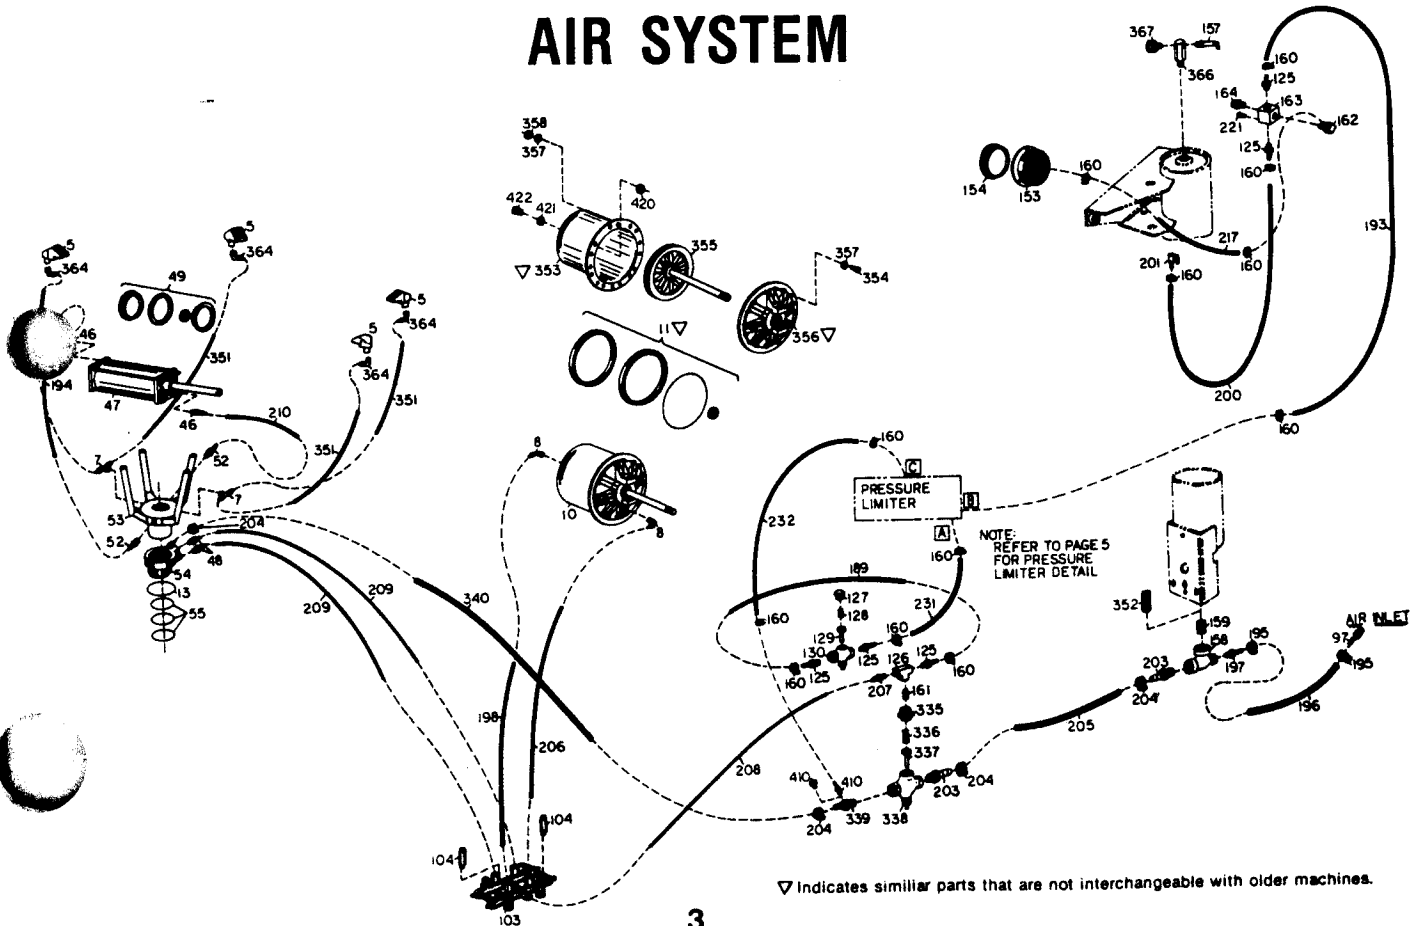

* Indicates accessory items.

** Use 215 when machine is equipped with 224.

ALL AIR RC-15AA

ELECTRO / PNEUMATIC RC-15A AIR SYSTEM

REF. NO.	PART NUMBER	DESCRIPTION	REF. NO.	PART NUMBER	DESCRIPTION	REF. NO.	PART NUMBER	DESCRIPTION
1	181355	Chassis	131	104673	3/8" Self-Tap Screw	197	101888	3/8" Hose Fitting
2	150128	Cable Connector	132	106300	3/8" Whiz Lock Screw	198	181175	10mm x 42" Nylon Tube
3	181129	Bracket-Cable Connector	133	181317	Bracket	200	181121	1/4" x 50" Hose
4	120325	5/16" - 18 x 1" SW.H.S.	134	230888	Screw	201	410419	Air Chuck
5	337167	Nozzle, Air-Flate	135	104613	5/8" Ext Lock Washer	202	120271	1/4" x 9" Hose
6	430230	Bead Loosener Spring	136	104611	5/8" Jam Nut N.F.	203	104573	3/4" Straight Fitting
7	430630	Tee 10 x 10mm x 1/4 B.S.P.T.	137	120424	3/8" Washer HD Nut	204	101346	3/4" Hose Clamp
8	418350	1/8 B.S.P.T. x 14mm Elbow Assy	138	106303	3/8" Whiz Lock Nut	205	181323	3/4" Hose Clamp
9	000240	Washer	139	181337	3/8" x 2-1/4 H.H.C.S.	206	181374	10mm x 15-1/4" Nylon Tube
10	231706	B.L. Stainless Cylinder	140	181161	Shim Kit	207	414867	Fitting-1/4" BSPT x 8mm Tube
11	181328	B.L. Cylinder Seal Kit	141	107234	1/4" x 3/8" Brass Fitting	208	181159	8mm x 33-1/2 Nylon Tube
12	181128	Ped-Lift Tool Holder	142	101312	Reducing Bushing	209	180173	6mm x 25" Nylon Tube
13	430828	O-Ring, Air-Flate	143	107715	3/8 x 1-1/2 H.H.C.S.	210	180162	6mm x 12-1/2 Nylon Tube
14	600150	8mm Hex Nut	144	181658	Decal / Air Receiver Red.	211	101018	3/8" Machine Bushing
15	600211	Washer	145	180060	Decal Warning	212	181180	3/4" Grade 8 Heavy Hex Nut
16	600407	8mm x 25mm H.H.C.S.	146	181172	5/16" x 1" SW.H.S.	213	143598	3/4" Reg Hex Nut
17	181330	Side Panel Assy.	147	120325	3/4" N.C. x 7-1/2" Bolt	215	** 181603	Power Cord (C.S.A.)
18	181360	Lube Bli. & Lift Tool Holder	148	181183	5/16" N.C. x 7-1/2" Bolt	216	180150	1/4" x 8" Hose
19	106301	1/4" Self-Tap Screw	149	181027	Screw-Swing Arm - Adj.	217	000481	1/4" x 6" Hose
20	106259	Lube Bottle	150	181048	1" - 14 Jam Nut	218	** 181619	Motorcycle Kit (Tail)
21	000491	Lube Applicator	151	181026	Knob Adjusting	219	** 225207	Motorcycle Clamp (Tail)
22	430679	Bead Lifting Tool COATS	152	109572	Inflation Warning Decal	220	* 225640	Motor Cycle Shoe Adapter
23	600961	Hex Nut 10mm	153	107985	Flange Air Gauge W/Plins	221	104596	#10-24 Self Tapping Screw
24	600215	Washer	154	107517	Gauge Lens, Screw On	222	105822	Hose Clamp
25	414344	Pulley Transmission	155	107983	Plastic Fastener Gauge Mtg.	223	181359	Air-Flate Pedal Guard - Red.
26	600667	Key	156	104988	Safety Valve	224	** 181587	Circuit Breaker (C.S.A.)
27	230817	V-Belt	157	181139	3/4 - 1/4 NPT Tee	225	301142	1/4" Spring Lock Washer
28	181099	Clamp	158	181139	3/4 NPT Close Nipple	226	150441	1/4" Starlock Washer
29	323156	Clamp Carrier	159	181140	Hose Clamp	227	107440	1/4" Hex Nut
30	333656	Cover Clamp Carrier	160	104228	Hose Clamp	227	107440	Cord Bkt to Switch
31	601046	10mm Self Lock Hex Nut	161	000580	1/4 NPT Close Nipple	228	181582	Inflation Bkt.
32	601022	Table Top	162	000376	90° Fitting	229	109531	Wire Splice
33	600328	10mm x 20mm H.H.C.S.	163	181039	Manifold	230	143254	1/4" Hose 18" LG
34	600328	10mm x 20mm H.H.C.S.	164	103737	Release Valve	231	106285	1/4" Hose 7' LG
35	233857	Clamp Carrier	165	428948	8mm x 25mm S.B.H.C.S.	232	181220	Floor Plate (C.S.A.)
36	237963	Pivot Plate Assembly	166	181074	Knob Vertical Slide	233	* 181581	Switch Cover
37	323792	Pivot Cup	167	423765	Spring	234	430991	Spacer Vertical Slide
38	600212	Washer	168	181038	Pivot Pin Swing Arm	235	181615	Air Motor
39	600372	8mm x 16mm H.H.C.S.	169	181614	Swing Arm (Red)	300	181190	Sheave
40	233859	Clamp Carrier Cyl. Mtg.	170	181095	1-5/8 Snap Ring	301	181205	V-Belt
41	237385	Pivot Link	171	100979	Handle Grip	302	181200	Angle W/Assy
42	323796	Pivot Spacer	172	181068	Lock Handle Lift Cam	303	181198	Brkt, Air Motor
43	323795	Washer	173	181035	Lift Pin - Lock Plate	304	181196	5/16" x 1" SW.H.S.
44	433878	12mm x 75mm H.H.C.S.	174	181174	1/2 x 13 Std Hex Nut	305	120325	1/2 - 1/4 Reducing Bushing
45	601251	12mm x 20mm H.H.C.S.	175	181032	Lock Plate Vert-Slide	306	120490	Fitting-1/4 BSPT - 10mm Tube
46	414842	90° Threaded Connector	176	130023	1/2" - 13 x 2-1/2 S.H.S.S.	307	419140	Valve-Quick Exhaust
47	232380	Cylinder Table Top	177	327729	Vertical Slide	308	181191	419140
48	417408	Straight Fitting Assy B.S.P.T.	178	417824	O-Ring	309	181207	3/8 NPT Close Nipple
49	601262	Table Top Seal Kit	179	6001274	10mm x 12mm Set Screw	310	181195	1/2 - 3/8 NPT Reducing El.
50	601216	16mm x 35mm H.H.C.S.	180	600946	10mm x 16mm Set Screw	311	181206	Muffler
51	330824	Washer, Table Top	181	232110	Combo Tool Head W/Roller	312	000525	5/16 Lock Nut
52	425013	Straight Fitting Assy, B.S.P.T.	182	322738	Conical Roller	313	181215	10mm x 22" Nylon Tube
53	230778	Table Top Spيدر	183	418682	Pin - Roller	314	181214	10mm x 20" Nylon Tube
54	230627	Rotary Coupling	184	601091	6mm x 5mm Set Screw	317	181211	3/8" I.D. x 18" Hose
55	423781	O-Ring	185	424275	Washer	318	000372	1/4" NPT St. Eli.
56	180178	Motor Cable Assy	186	600379	10mm x 20mm H.H.C.S.	319	109797	Brkt-Filter/Lubricator
57	180217	5/16 x 3/8 Soc. Set Screw	187	424096	Bumper	320	181192	Filter/Lubricator Assy
58	180046	Key Motor	188	600111	1/4" Hose x 18"	321	107413	3/8-16 x 1 x 1" Self-Tap Screw
59	180558	Key Motor	189	106285	Pin	322	180301	1/2 - 13 x 1" SW.H.S.
60	181182	3/4" Machine Bushing Black	190	600641	Screw	323	140587	1/2" - 13 x 1"
61	106303	3/8" Whiz Lock Nut	191	600641	Cord Moulded Plug	324	229985	Valve - Air Motor
62	181100	Motor	192	181113	1/2" - 13 Jam Nut	327	229985	6mm Hex Nut
63	180538	Motor, Capacitor Only	193	181375	End Cap (1/4 Valve)	328	601022	8mm Hex Nut
			194	180163	Poppet Spring	329	181193	Stop Pedal
			195	101427	Poppet (1/4 Valve)	330	329056	Link-Rotation Pedal
			196		Poppet (1/4 Valve)	331	600291	4mm x 30mm H.H.C.S.