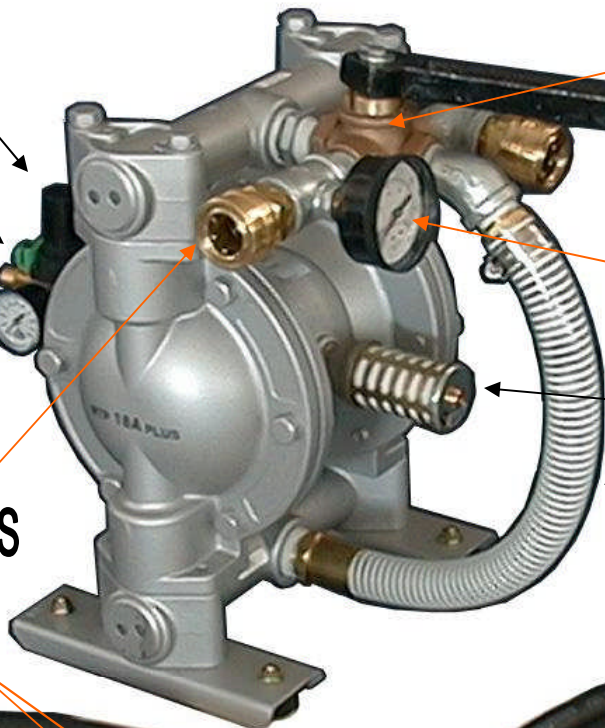

MTP's 30A-PLUS PACKAGE

"WHY SETTLE FOR LESS"

30A-24 FILTER/REGULATOR

683055 ON/OFF BALL VALVE

30A-26 AIR GAUGE

30A-18 HOSE SAVER COUPLERS

30A-19 HOSE SAVER PLUGS

30A-28 BRONZE VALVE W/ HANDLE

30A-29 VALVE HANDLE ONLY

30A-27 STAINLESS STEEL HOUSING
GLYCERIN FILLED. PRESSURE VACUUM GAUGE

682515 EXTRA LARGE EXHAUST MUFFLER

30A-32 PVC BYPASS HOSE

30A-30 10' SUPPLY HOSE

30A-34 LARGE SS STRAINER