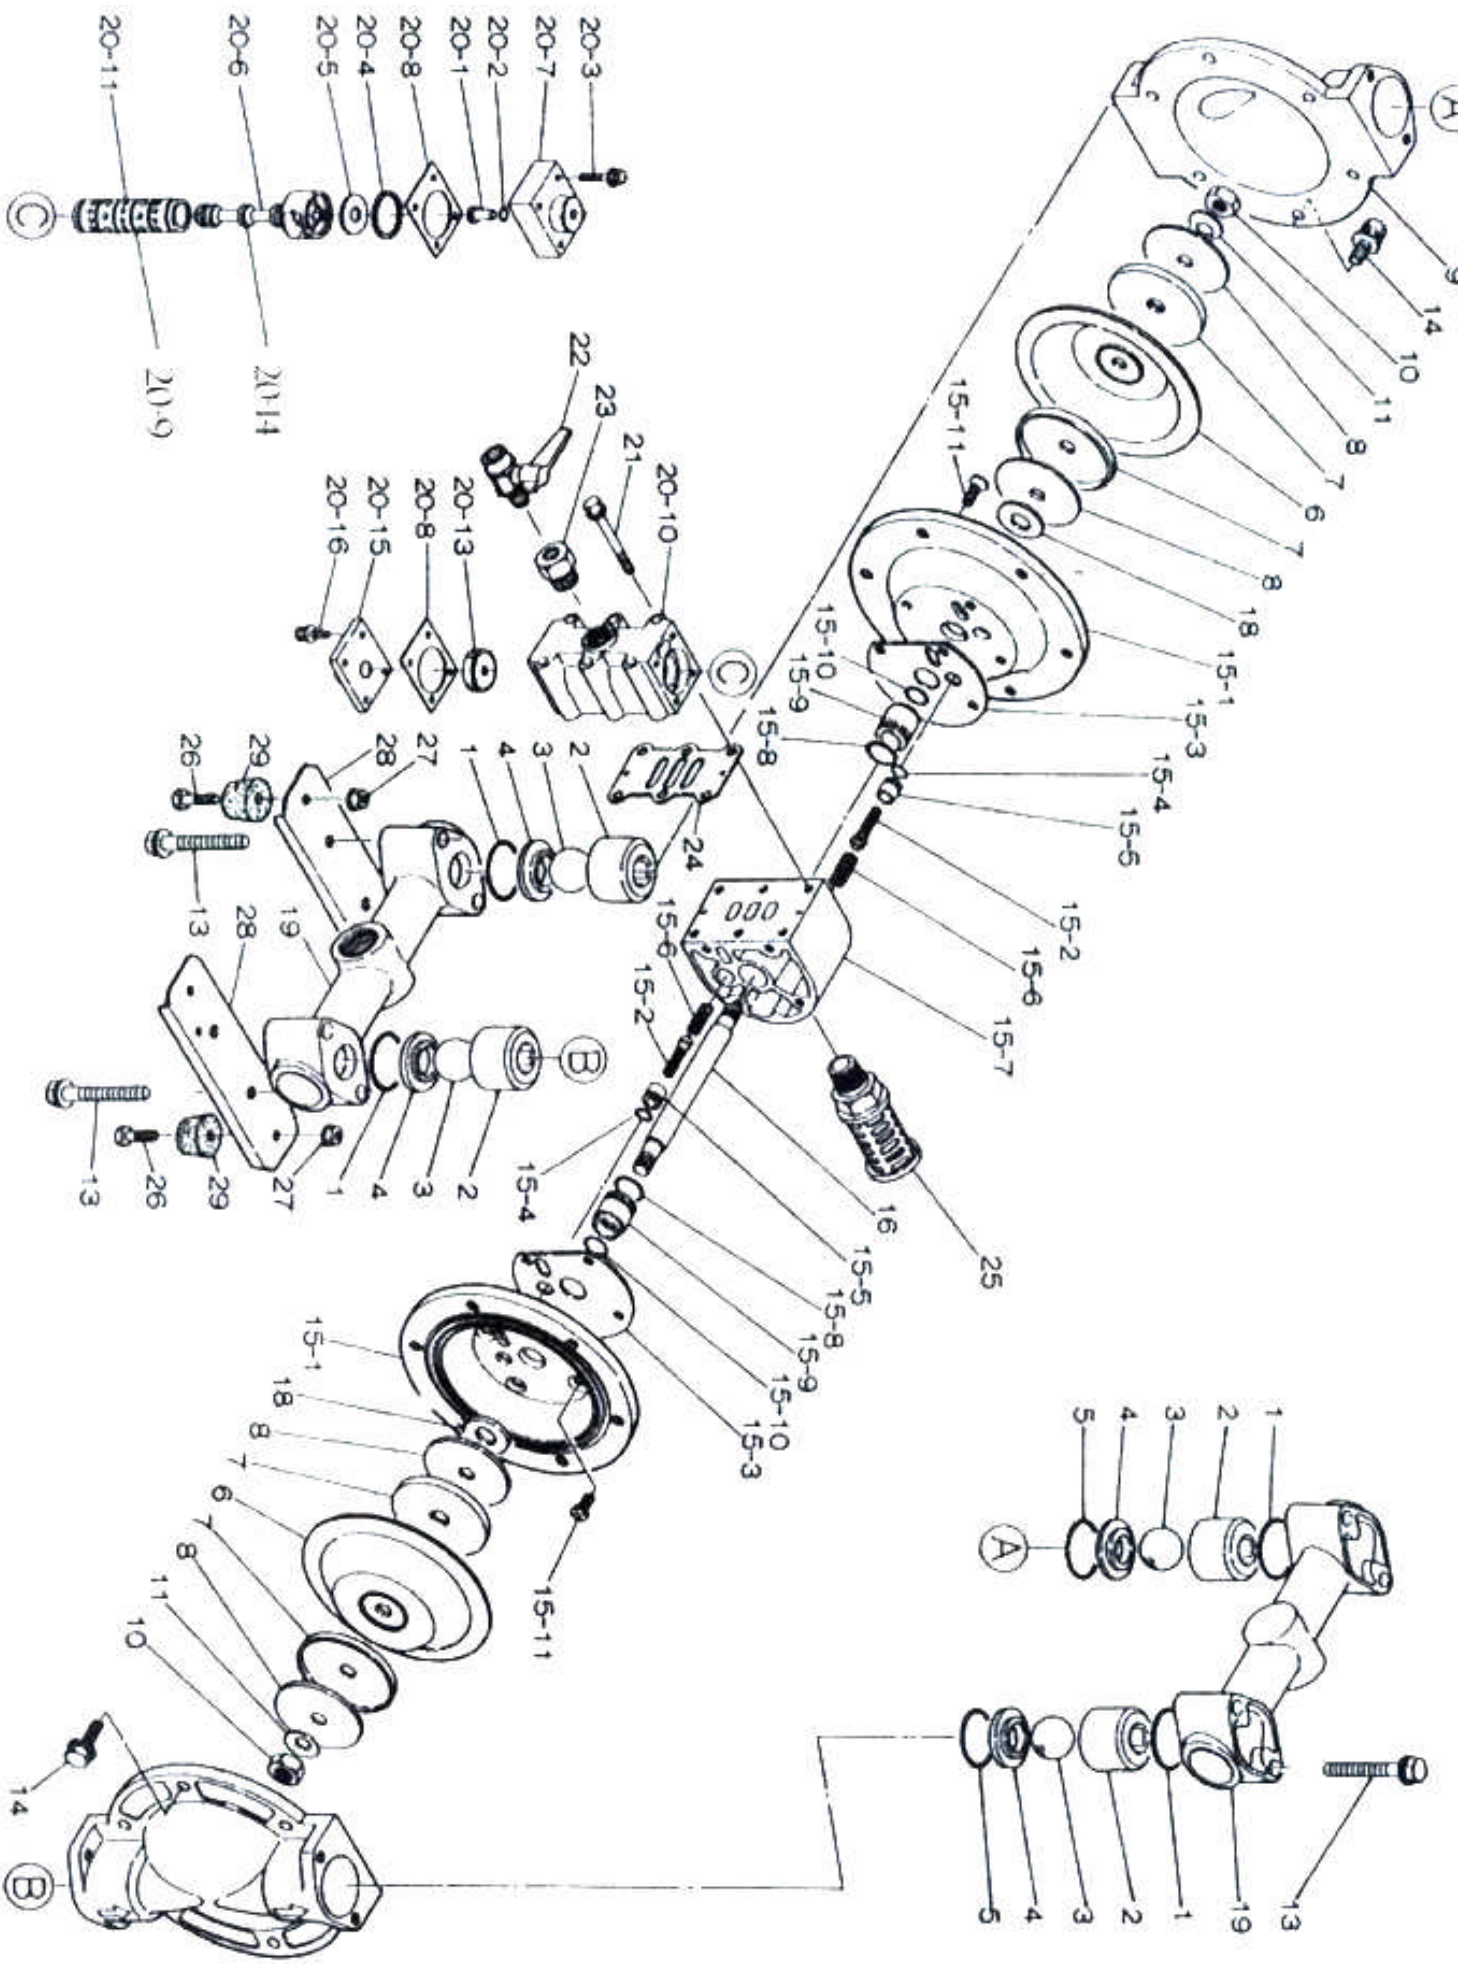

<b>Item #</b>	<b>Part #</b>	<b>Item Description</b>	<b>Quantity per Pump</b>
1	640044 *	O-RING MANIFOLD	4
2	711702	BALL GUIDE	4
3	770581 *	CHECK BALL	4
4	711706	SS VALVE SEAT	4
5	640134 *	O-RING UPPER VALVE SEAT	2
6	771259 *	BUNA-N DIAPHRAGM	2
7	709151	DIAPHRAGM PLATE	4
8	709150	DIAPHRAGM PLATE WASHER	4
9	711687	OUTER DIAPHRAGM CHAMBER	2
10	682263	DIAPHRAGM ROD NUT	2
11	682730	SPRING LOCK WASHER	2
13	682267	MANIFOLD BOLT	8
14	682725	DIAPHRAGM CHAMBER BOLT	12
15-1	710276	INNER DIAPHRAGM CHAMBER	2
15-2	802360	PILOT VALVE	2
15-3	771057	CHAMBER GASKET	2
15-4	640009	PILOT VALVE O-RING	2
15-5	709158	PILOT VALVE SEAT	2
15-6	708666	PILOT VALVE INNER SPRING	2
15-7	709812	MAIN BODY HOUSING	1
15-8	640020	OUTER THROAT BEARING O-RING	2
15-9	709160	THROAT BEARING	2
15-10	640016 +	INNER THROAT BEARING O-RING	2
15-11	682486	INNER CHAMBER FLATHEAD BOLT	8
16	709162	DIAPHRAGM ROD	1
18	771054	DIAPHRAGM ROD BUMPER	2
19	831281	MANIFOLD	2
20	802362	AIR MOTOR ASSEMBLY	1
21	682265	AIR MOTOR BOLTS	6
22	683055	BALL VALVE	1
23	711643	BALL VALVE BUSHING	1
24	771056 +	AIR MOTOR GASKET	1
25	682515 +	MUFFLER	1
26	611148	RUBBER FOOT BOLT	4
27	682276	RUBBER FOOT NUT	4
28	709156	BASE	2
29	770551	RUBBER FOOT	4
KIT 1	K25-MN	WET END KIT (* INCLUDES)	
KIT 2	K25-AE	AIR END KIT (+ INCLUDES_	
		<b>INTERNAL PARTS FOR AIR MOTOR</b>	
20-1	709161	RESET BUTTON	1
20-2	640005 +	RESET BUTTON O-RING	1
20-3	682704	AIR MOTOR CAP BOLT	4
20-4	771241 +	PACKING	1
20-5	710270	SPACER WASHER	1
20-6	802400	C-SPOOL ASSEMBLY	1
20-7	710221	UPPER CAP	1
20-8	771240 +	UPPER & LOWER AIR MOTOR GASKET	2
20-9	771080 +	SLEEVE O-RING	6
20-10	711639	AIR MOTOR BODY	1
20-11	709195	SLEEVE	1
20-13	771141	DEFENT	1
20-14	771053 +	MICRO-COMPOSITE SEAL RING	5
20-15	709305	BOTTOM CAP	1
20-16	682262	AIR MOTOR CAP BOLT	4

# MTP's 30A-PLUS PACKAGE

"WHY SETTLE FOR LESS"

30A-24 FILTER/REGULATOR

683055 ON/OFF BALL VALVE

30A-26 AIR GAUGE

30A-18 HOSE SAVER COUPLERS

30A-19 HOSE SAVER PLUGS

30A-28 BRONZE VALVE W/ HANDLE