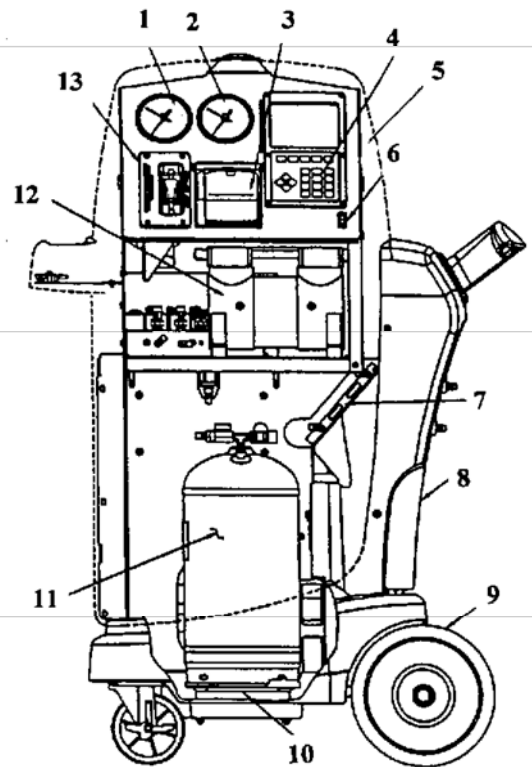

342000, ACR2000 Recovery, Recycling and Recharging Station for R-134A

Illus. # Part #

1	RA19614	Low Side Guage
2	RA19613	High Side Guage
3	RA19611	Printer
4	RA19644	Keypad
5	RA19660	Control Panel Overlay (ACR2000)
5	122129	Control Panel Overlay (342000)
6	RA19343	Power Switch
7	RA19615	Condenser Assembly
8	17756	Oil Drain Bottle
9	19676	Wheel
10	RA19603	Scale
11	RA19612	Internal Storage Vessel
12	RA19610	Vacuum Pump
13	RA19604A	Identifier
14	RA19647	Red Indicator Light
15	RA19605	Analog Board
16	RA19642	Power Supply
17	RA19609	Ambient Board
18	RA19600	Manifold Assembly
19	RA19601	Oil Drain Block Assembly
20	RA19632	Door Latch Kit
21	RA19458	Compressor (disc)
21	RA19865	Compressor (replacement for RA19458)
N/S	RA19853	Plumbing Kit (for installation of new compressor)
22	RA19631	Caster
23	RA17416	Fan
24	RA19602	Relay Board
25	RA19737	Control Board (342000)
25	RA19606A	Control Board (ACR2000)
N/S	19674	Cable and Adapter
N/S	RA19550	Expansion Valve
N/S	RA19772	Ferrite Bead
N/S	34724	Filter
N/S	19639	Guage Lens
N/S	RA19427	High Pressure Switch
N/S	62096	Low Side Service Hose
N/S	63096	High Side Service Hose
N/S	RA19640	Low Side Pressure Transducer
N/S	RA19633	High Side Pressure Transducer
N/S	18190A	Low Side Service Coupler
N/S	18191A	High Side Service Coupler
N/S	19612	Identifier Filter
N/S	17915	Red 15' Temperature Probe
N/S	17930	Blue 30' Temperature Probe
N/S	RA19634	Identifier Switch
N/S	RA19672	Oil Drain Switch
N/S	RA19641	Power Cord
N/S	34215	Printer Paper
N/S	RA18752	Vacuum Switch
N/S	RA17548	3 Amp Breaker
N/S	RA17549	15 Amp Breaker
N/S	RA19258	Solenoid Repair Kit
N/S	RA19635	ISV Air Purge Hose
N/S	RA19636	ISV Liquid Hose
N/S	RA19637	ISV Source Tank Hose
N/S	RA19638	ISV Vapor Hose
N/S	122208	Solenoid Tester