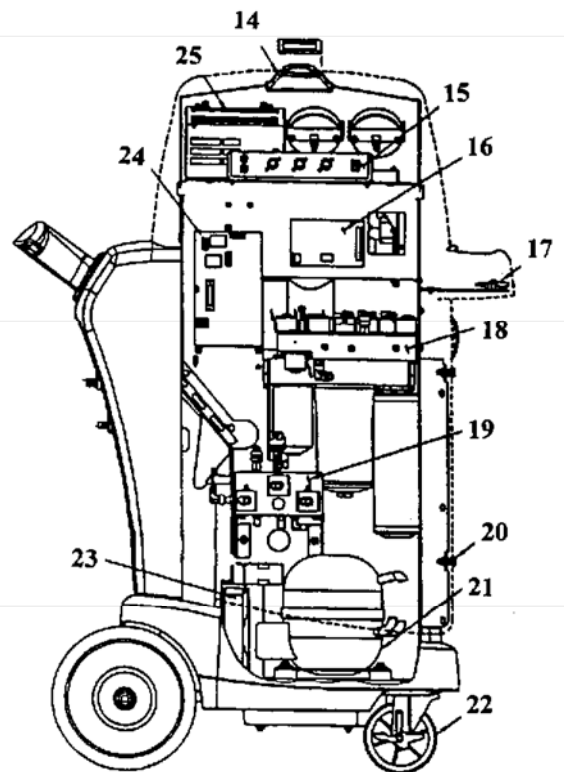

342000, ACR2000 Recovery, Recycling and Recharging Station for R-134A

Illus. # Part #

1	RA19614	Low Side Guage
2	RA19613	High Side Guage
3	RA19611	Printer
4	RA19644	Keypad
5	RA19660	Control Panel Overlay (ACR2000)
5	122129	Control Panel Overlay (342000)
6	RA19343	Power Switch
7	RA19615	Condenser Assembly
8	17756	Oil Drain Bottle
9	19676	Wheel
10	RA19603	Scale
11	RA19612	Internal Storage Vessel
12	RA19610	Vacuum Pump
13	RA19604A	Identifier
14	RA19647	Red Indicator Light
15	RA19605	Analog Board
16	RA19642	Power Supply
17	RA19609	Ambient Board
18	RA19600	Manifold Assembly
19	RA19601	Oil Drain Block Assembly
20	RA19632	Door Latch Kit
21	RA19458	Compressor (disc)
21	RA19865	Compressor (replacement for RA19458)
N/S	RA19853	Plumbing Kit (for installation of new compressor)
22	RA19631	Caster
23	RA17416	Fan
24	RA19602	Relay Board
25	RA19737	Control Board (342000)
25	RA19606A	Control Board (ACR2000)
N/S	19674	Cable and Adapter
N/S	RA19550	Expansion Valve
N/S	RA19772	Ferrite Bead
N/S	34724	Filter
N/S	19639	Guage Lens
N/S	RA19427	High Pressure Switch
N/S	62096	Low Side Service Hose
N/S	63096	High Side Service Hose
N/S	RA19640	Low Side Pressure Transducer
N/S	RA19633	High Side Pressure Transducer
N/S	18190A	Low Side Service Coupler
N/S	18191A	High Side Service Coupler
N/S	19612	Identifier Filter
N/S	17915	Red 15' Temperature Probe
N/S	17930	Blue 30' Temperature Probe
N/S	RA19634	Identifier Switch
N/S	RA19672	Oil Drain Switch
N/S	RA19641	Power Cord
N/S	34215	Printer Paper
N/S	RA18752	Vacuum Switch
N/S	RA17548	3 Amp Breaker
N/S	RA17549	15 Amp Breaker
N/S	RA19258	Solenoid Repair Kit
N/S	RA19635	ISV Air Purge Hose
N/S	RA19636	ISV Liquid Hose
N/S	RA19637	ISV Source Tank Hose
N/S	RA19638	ISV Vapor Hose
N/S	122208	Solenoid Tester