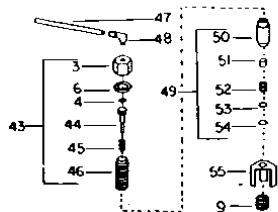

# PARTS LIST

# CURTIS PARTS LIST FOR COMPRESSOR MODEL C98A

N.F. SUCTION SIDE  
**ONLY USED ON LOT NUMBERS  
BEGINNING WITH C9885**

COMPRESSOR REPLACEMENT PARTS			
Item	Part No.	Description	Qty
1	VA729	Tee, Compression-1/4 x 1/4 x 1/4 MPT, Branch	1
2	CBA959	Assy. Unloader - LPSV	1
3	CBA924	Cap, Unloader Cylinder	2
4	VB407	"O" Ring 7/16 ID x 5/8OD x 3/32	2
5	CBA960	Piston, Unloader - LPSV	1
6	CB6138	Locknut, Hex 1/8	2
7	CBA961	Cylinder, Unloader-LPSV	1
8	CBB931	Assy, Fork Unloader	1
9	CA299-48	Spring, 1"OD x 1 3/8 Lg.	2
10	CM627	Spacer-LPV	2
11	VH20L	Nut, Flex Loc, 7/16-20 NF	4
12	CM636	Seat, Valve, LPSV	1
13	CM640	Disc Valve-LPSV & LPDV	2
14	CM641	Disc Valve-LPV & HPV	4
15	CA299-46	Spring, LPSV & HPSV-3/8	10
16	CM699	Backstop with Stud, LPSV	1
17	CDB1304	Gasket, LPV	2