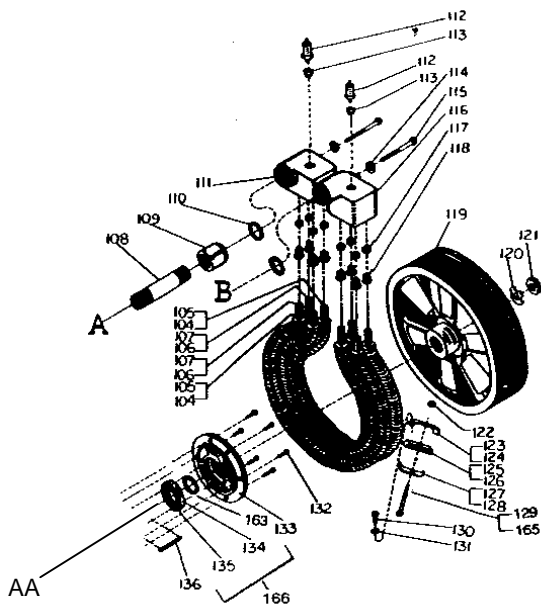

# PARTS LIST

# CURTIS PARTS LIST FOR COMPRESSOR MODEL C98A

- NOTE:**  
THE FOLLOWING APPLIES TO C98CC COMPRESSORS  
USED ONLY ON CLIMATE CONTROL OUTFITS
- A) ITEMS #105 & #107 (2) REQ'D EACH & DISREGARD ITEMS #104 & #106
  - B) ITEM #123 (1) REQ'D & DISREGARD ITEM #124
  - C) ITEM #125 (1) REQ'D & DISREGARD ITEM #126
  - D) ITEM #127 (1) REQ'D & DISREGARD ITEM #128
  - E) ITEM #165 (1) REQ'D & DISREGARD ITEM #129

# CURTIS PARTS LIST FOR COMPRESSOR MODEL C98A

N.F. SUCTION SIDE  
**ONLY USED ON LOT NUMBERS  
BEGINNING WITH C9885**

COMPRESSOR REPLACEMENT PARTS			
Item	Part No.	Description	Qty
1	VA729	Tee, Compression-1/4 x 1/4 x 1/4 MPT, Branch	1
2	CBA959	Assy. Unloader - LPSV	1
3	CBA924	Cap, Unloader Cylinder	2
4	VB407	"O" Ring 7/16 ID x 5/8OD x 3/32	2
5	CBA960	Piston, Unloader - LPSV	1
6	CB6138	Locknut, Hex 1/8	2
7	CBA961	Cylinder, Unloader-LPSV	1
8	CBB931	Assy, Fork Unloader	1
9	CA299-48	Spring, 1"OD x 1 3/8 Lg.	2
10	CM627	Spacer-LPV	2
11	VH20L	Nut, Flex Loc, 7/16-20 NF	4
12	CM636	Seat, Valve, LPSV	1
13	CM640	Disc Valve-LPSV & LPDV	2
14	CM641	Disc Valve-LPV & HPV	4
15	CA299-46	Spring, LPSV & HPSV-3/8	10
16	CM699	Backstop with Stud, LPSV	1
17	CDB1304	Gasket, LPV	2