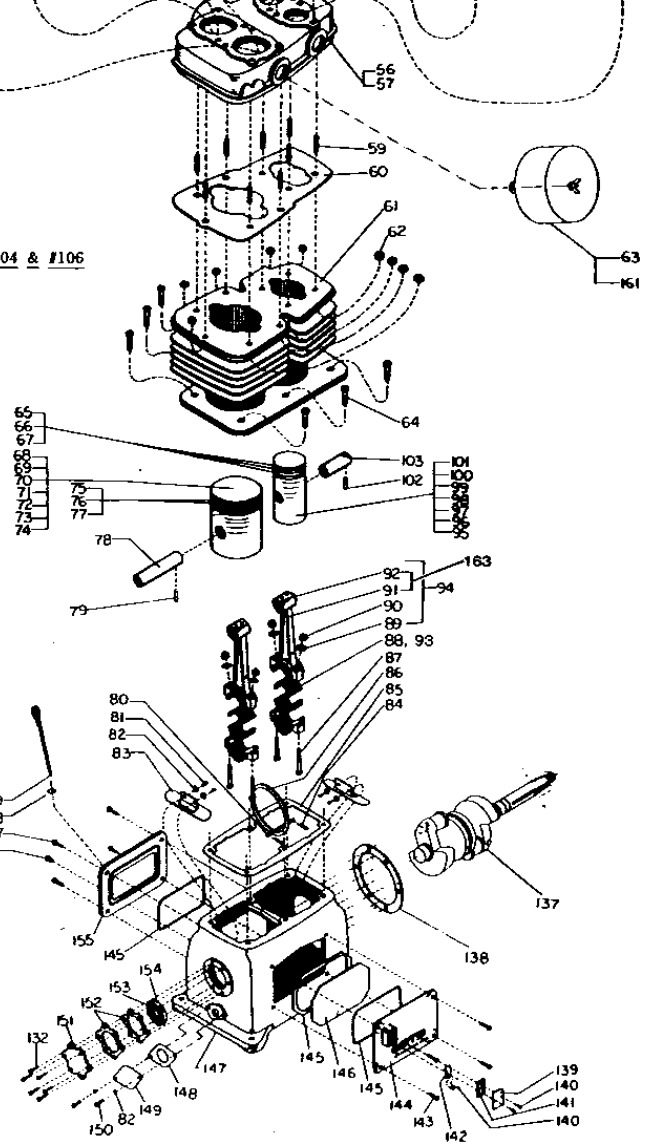

# PARTS LIST

# CURTIS PARTS LIST FOR COMPRESSOR MODEL C98A

N.F. SUCTION SIDE  
**ONLY USED ON LOT NUMBERS  
BEGINNING WITH C9885**

COMPRESSOR REPLACEMENT PARTS			
Item	Part No.	Description	Qty
1	VA729	Tee, Compression-1/4 x 1/4 x 1/4 MPT, Branch	1
2	CBA959	Assy. Unloader - LPSV	1
3	CBA924	Cap, Unloader Cylinder	2
4	VB407	"O" Ring 7/16 ID x 5/8OD x 3/32	2
5	CBA960	Piston, Unloader - LPSV	1
6	CB6138	Locknut, Hex 1/8	2
7	CBA961	Cylinder, Unloader-LPSV	1
8	CBB931	Assy, Fork Unloader	1
9	CA299-48	Spring, 1"OD x 1 3/8 Lg.	2
10	CM627	Spacer-LPV	2
11	VH20L	Nut, Flex Loc, 7/16-20 NF	4
12	CM636	Seat, Valve, LPSV	1
13	CM640	Disc Valve-LPSV & LPDV	2
14	CM641	Disc Valve-LPV & HPV	4
15	CA299-46	Spring, LPSV & HPSV-3/8	10
16	CM699	Backstop with Stud, LPSV	1
17	CDB1304	Gasket, LPV	2