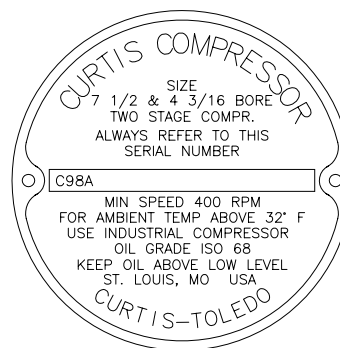

CURTIS

MASTERLINE CR-25 SERIES AIR COMPRESSORS

MODEL
C98A
TWO STAGE

SIZE: 7-1/2" & 4-3/16" X 5"
LOT NO. C98A01 & LATER

HOW TO ORDER PARTS

Give name and part number as shown in parts list and serial number. Serial number is on nameplate attached to crankcase of compressor. Refer to Master Parts Price List for prices.

IMPORTANT

Make a permanent record of the Model and Serial Numbers of your machine here. You'll save time and expense by including this reference identification on replacement parts orders.

PARTS LIST

CURTIS-TOLEDO, INC.

1905 KIENLEN AVENUE, ST. LOUIS, MISSOURI 63133

Tel.(314) 383-1300 Fax (314) 381-1439

E-MAIL: info@curtistoledo.com

Sales representatives in principle cities.