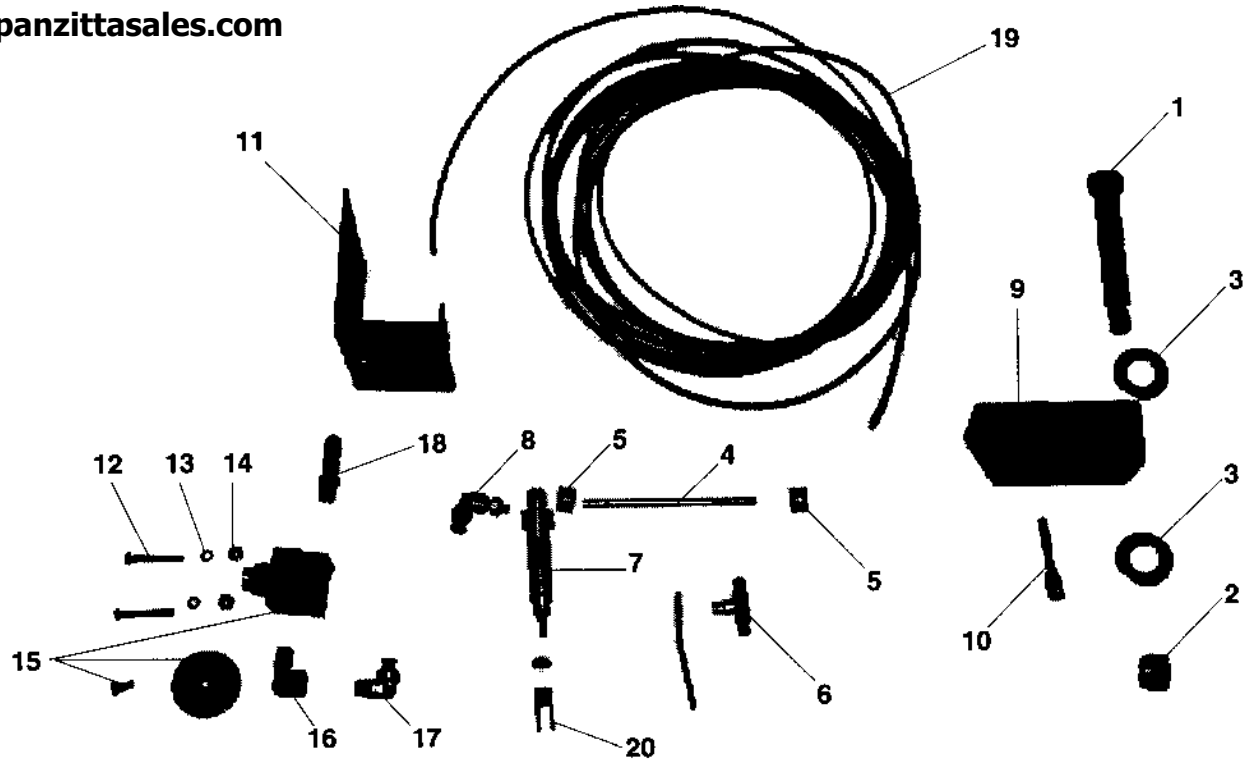

**PANZITTA SALES & SERVICE**

**72 George Avenue**

**Wilkes-Barre, PA 18705**

**570-822-6720 800-822-6720**

**www.panzittasales.com**

ITEM	PART NO.	DESCRIPTION	B2700 QTY.	B2700P QTY.	B2900 QTY.	B2900F QTY.
1	4B37011	Bolt, 5/8 x 3 Shoulder	2	2	2	2
2	4B37013	Locknut, 1/2-13 Nylon	2	2	2	2
3	4B37012	Washer, 5/8 SAE Flat	4	4	4	4
4	4B37042	Rod, Cylinder Pivot	2	2	2	2
5	4B37031	Nut, 5/32 Speed	4	4	4	4
6	4B37032	Union Tee - Pushloc	1	1	1	1
7	4B37026	Cylinder, Air	2	2	2	2
8	4B37041	Elbow, Swivel	2	2	2	2
9	4B37009	Pawl, Locking <i>4B370081</i>	2	2	2	2
10	4B37010	Bolt, 1/4-20 Spade	2	2	2	2
11	4B37015	Bracket, Button Valve	1	1	1	1
12	4B37022	Screw, #8-32 x 1 1/4 Pan Hd Machine	2	2	2	2
13	4B37024	Lockwasher, #8 Split	2	2	2	2
14	4B37023	Nut, #8-32 Hex	2	2	2	2
15	4B37016	Valve, Button	1	1	1	1
16	4B37020	Elbow, Street	1	1	1	1
17	4B37019	Elbow, Male	1	1	1	1
18	4B37021	Barb, Hose	1	1	1	1
19	4B37035	Air line, SPLR 1/8"	1	1	1	1
20	4B37029	Clevis, Piston Rod	2	2	2	2