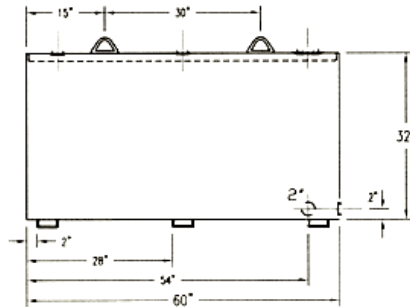

TOP VIEW

FRONT VIEW

Lobe Single Wall

Gallage	L	W	H	Order #	Weight	Gauge	Delivery Unit
120	30	26	36	AF120SL	212	12	1
180	60	22	32	AF180SL	248	12	1
280	60	30	36	AF280SL	376	12	1
500	60	32	60	AF500SL	451	12	2.25
650	72	32	60	AF500SL	599	10	2.25
750	90	32	60	AF750SL	880	10	3.5
1000	120	32	60	AF1KSL	1018	10	5
1500	180	32	60	AF1.5KSL	1674	10	7
200	240	32	60	AF2KSL	2044	10	10
3000 4000	Please call with your request for pricing						