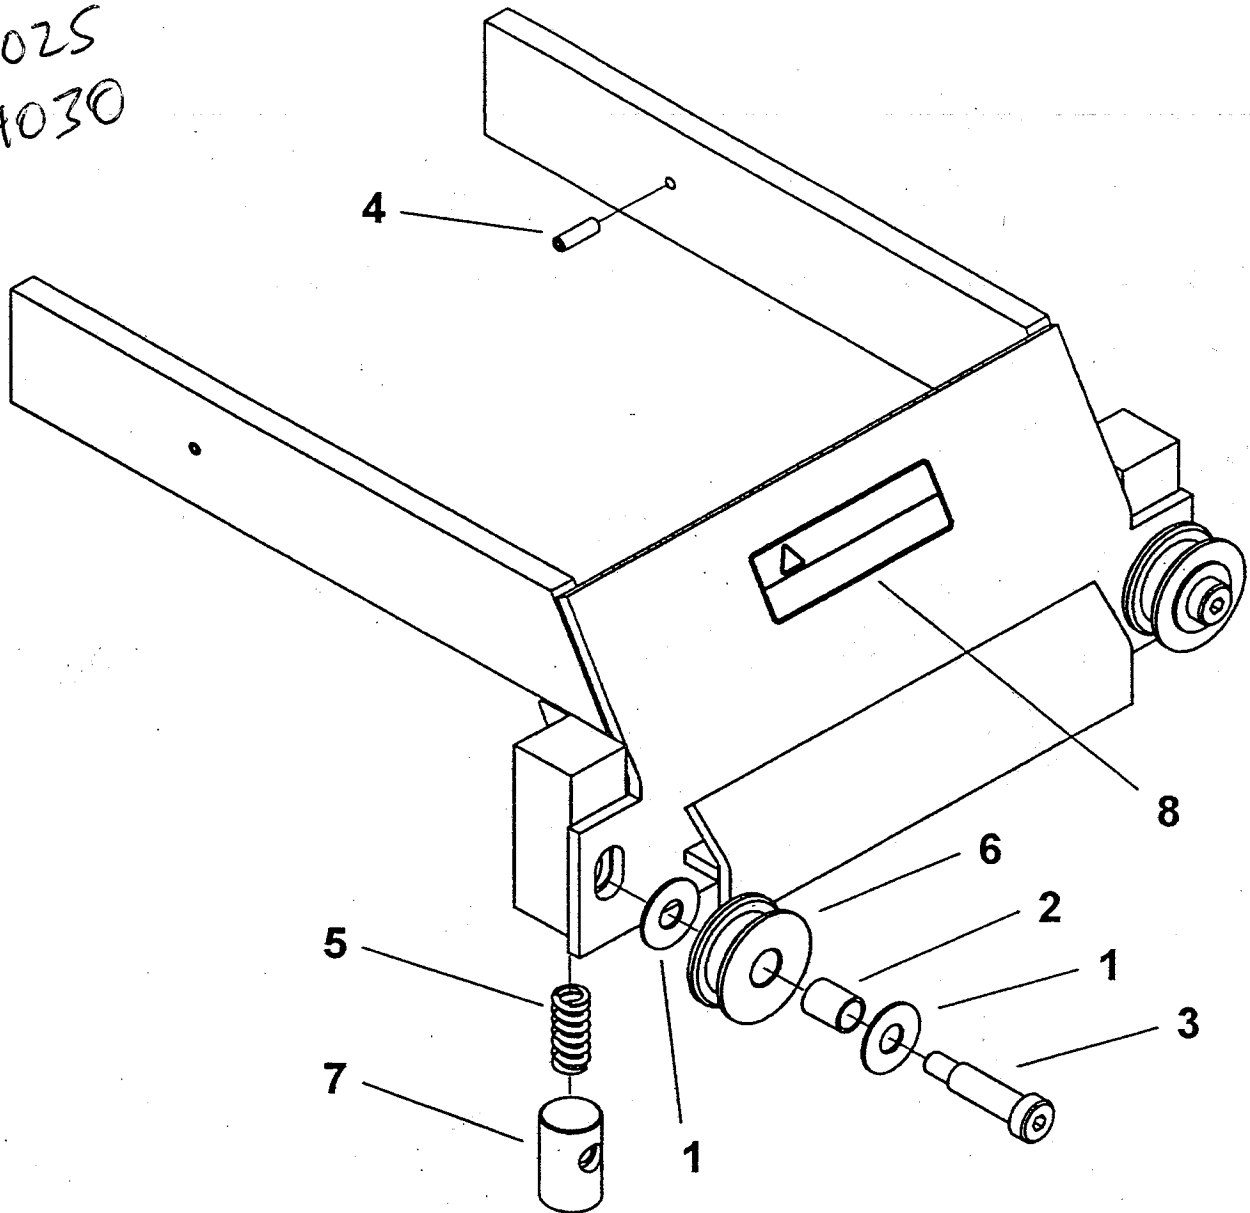

MOUNTING BRACKET REPAIR PARTS

24018
24025
24030

ITEM	PART NO	QTY	DESCRIPTION
1	108-144	4	Nylon Washer
2	20-0006	2	Sleeve Bushing
3	50-0026	2	1/2 X 1-1/2 Hex Socket Head Shoulder Screw
4	50-0069	2	1/4-20 X 7/8 Socket Set Screw
5	55-0013	2	Spring
6	73-0490	2	Roller
7	73-0510	2	Roller Bar
8	80-0131	1	Decal