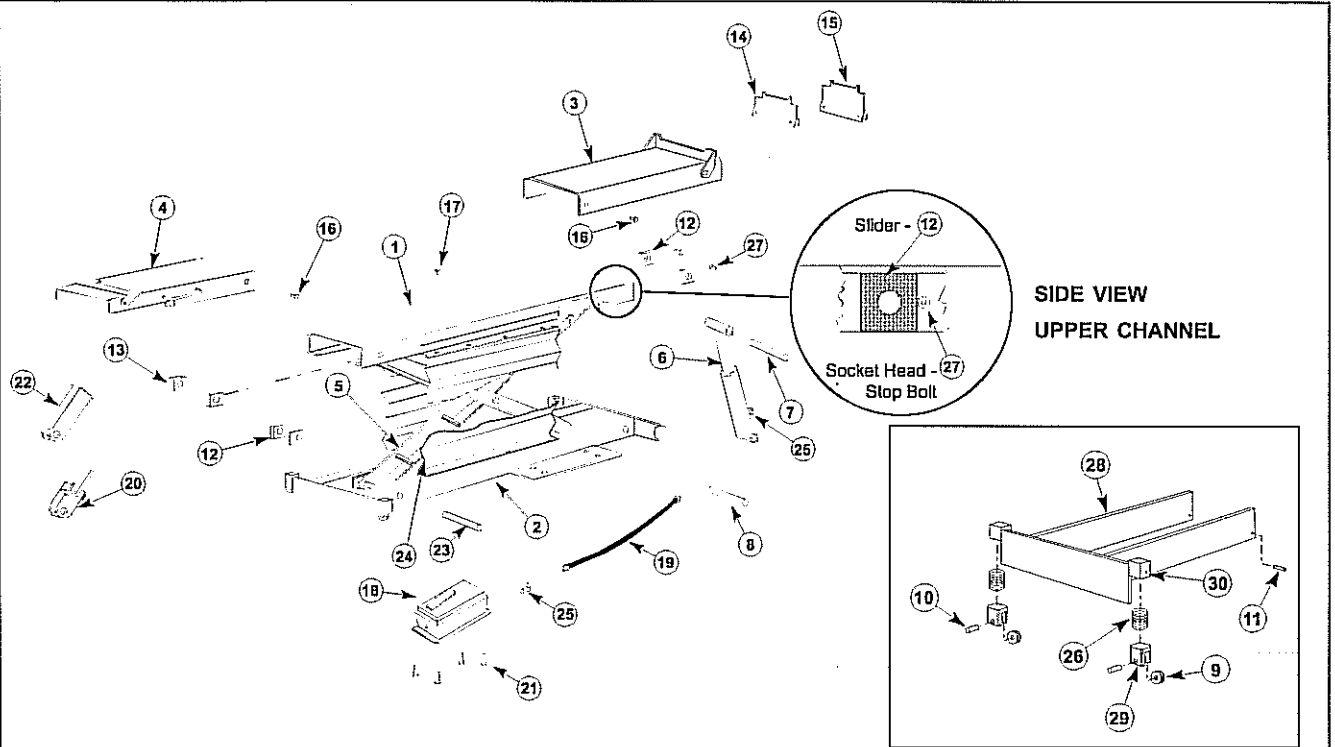

ROLLING JACKS PARTS BREAKDOWN

FC5655-50
Models: FC5656-50
FC5657-50

World Leader in Lift Systems

REPLACEMENT PARTS

ITEM	DESCRIPTION	MODEL			ITEM	DESCRIPTION	MODEL		
		FC5655-50	FC5656-50	FC5657-50			FC5655-50	FC5656-50	FC5657-50
		PART NO.	PART NO.*	PART NO.*		PART NO.	PART NO.*	PART NO.*	
1	Upper Channel Ass'y	FC5702			16	Stop Bolt	FC576		
2	Lower Channel Ass'y	FC5626			17	Plastic Retainer	FC5185-69		
3	R.H. Sliding Adapter	FC5700			18	Pump	FC5882	FC5883 FC5884	
4	L.H. Sliding Adapter	FC5701			19	Hose	FC5657-4		
5	Link Weld Assembly	FC5631			20	Short Lock Dog	FC5633		
6	Hydraulic Cylinder	FC5642			21	1/4" x 20NC Self Tapping Screw	4 Req'd		
7	Upper Cylinder Pin	FC5639			22	Long Lock Dog	FC5634		
8	Lower Cylinder Pin	FC5640			23	Pin	FC5630		
9	Roller	FC5895-8			24	Guard	FC5144-1		
10	Axis	FC5895-10			25	Elbow Adapter	FC5165-45		
11	1/4" x 1" Lg. Spirol Pin	2 Req'd			26	Spring	FC5895-6		
12	Slider	FC5185-68			27	3/8"-16NC x 3/8" Lg. Socket Hd. & LW	4 Req'd		
13	Slider	FC5185-67			28	Teles. End Section Weldment	FC5895-1		
14	Auxiliary Adapter	FC5108			29	Axis Support	FC5895-7		
15	Auxiliary Adapter	FC579			30	Drive Screw #8 x 1/4"	40020	40020 40020	

* If no part number is present, the part number for Model FC5655-50 applies.

Complete Information Below And Keep In A Safe Place

Date Installed _____ / _____ / _____
 Installed In Bay # _____
 Model Order # _____

IMPORTANT: When ordering parts or requesting service, always give exact model number. Model number is shown on nameplate attached to superstructure.

World Headquarters:
ROTARY LIFT
A DOVER INDUSTRIES COMPANY
 2700 Lanier Drive
 Madison, IN 47250-1753 USA
 Phone toll-free: 1-800-445-5438
 1-(812)273-1622
 FAX toll-free: 1-800-822-6502
 1-(812)273-6502
 E-mail: userlink@rotarylifl.com
 http://www.rotarylifl.com/